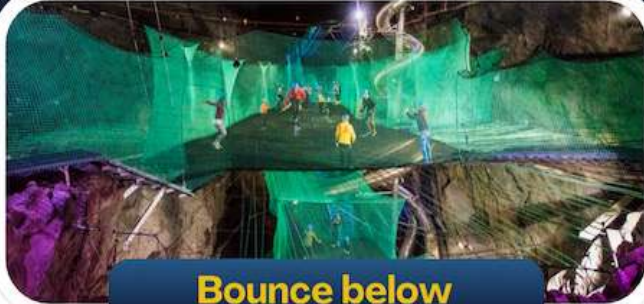

Escape Island

Kayaking

Mountain Biking

£10 Deposit

**Total Cost:
£230**

Accommodation: YHA Kings Barmouth

Mackin's

SUMMER IN THE SHADOW

of Snowdon

Experience a week of adventures, fun and frolics; making memories that will last a lifetime in North Wales!

Bounce below

Raft building

King Arthur's Mine

Monday:

Welsh Mountain Zoo, King Arthur's Mine, Llandudno Pier, Settle into hotel, prize bingo.

Tuesday:

Raft building in the Menai Straits the Crabbing amusement arcades at Barmouth beach.

Wednesday:

Climb Mount Snowdon beach games / BBQ.

Thursday:

Bounce Below/ Underground Golf quiz night.

Friday:

Tobogganing / snow tubing / metal detecting / fun fair.